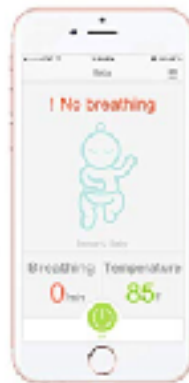

 Start 2019 Off Right By Putting Safety First! 

The Ultimate Guide to Safety for your loved one with special needs.

Brought to you
by The
Ultimate
Amazon
Special Needs
Shop

Home Safety

Zmodo Wireless Two-Way Audio Home Security Camera (4 Pack) Smart HD WiFi with Night Vision

Blink XT Home Security Camera System with Motion Detection, Wall Mount, HD Video, 2-Year Battery Life and Cloud Storage Included - 3 Camera Kit (Works with Alexa)

YI 4pc Home Camera, 1080p Wireless IP Security Surveillance System with Night Vision, Baby Monitor on iOS, Android App - Cloud Service Available

Infant Optics DXR-8 Pan/Tilt/Zoom 3.5" Video Baby Monitor with Interchangeable Optical lens

(2018 New Model) Sense-U Baby Breathing & Rollover Baby Movement Monitor with Temperature and Humidity Sensors: Alert You for No Breathing Movement, Stomach Sleeping, Overheating and Getting Cold