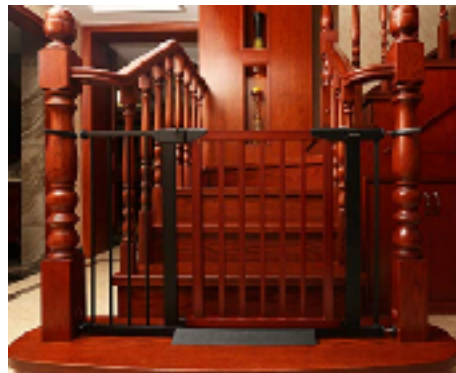

Baby Gate/Baby Gate for Stair with Banisters/Pet Gate, Fit Stairway or Doorway, Extendable, Auto Close, Pressure Mount (Wooded)

Munchkin Loft Aluminum Hardware Mount Baby Gate for Stairs, Hallways and Doors, Extends 26.5"- 40" Wide