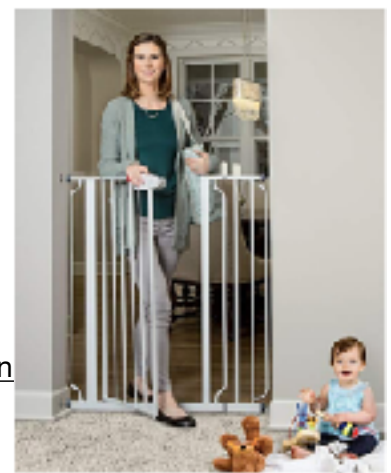

Baby Gate/Baby Gate for Stair with Banisters/Pet Gate, Fit Stairway or Doorway, Extendable, Auto Close, Pressure Mount (Wooded)

Munchkin Loft Aluminum Hardware Mount Baby Gate for Stairs, Hallways and Doors, Extends 26.5"- 40" Wide

Regalo 2-In-1 Stairway and Hallway Baby Gate, Includes Banister and Wall Mounting Kits

Regalo Easy Step Extra Tall Walk Thru Gate, Includes 6-Inch Extension Kit, 4 Pack of Pressure Mount Kit and 4 Pack of Wall Mount Kit