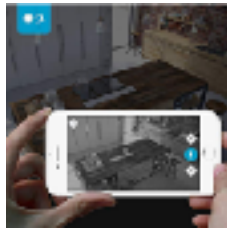

 Start 2019 Off Right By Putting Safety First! 

The Ultimate Guide to Safety for your loved one with special needs.

Brought to you
by The
Ultimate
Amazon
Special Needs
Shop

Home Safety

Zmodo Wireless Two-Way Audio Home Security Camera (4 Pack) Smart HD WiFi with Night Vision