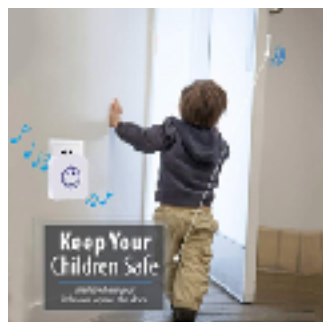

Infant Optics DXR-8 Pan/Tilt/Zoom 3.5" Video Baby Monitor with Interchangeable Optical lens

(2018 New Model) Sense-U Baby Breathing & Rollover Baby Movement Monitor with Temperature and Humidity Sensors: Alert You for No Breathing Movement, Stomach Sleeping, Overheating and Getting Cold

Cocoon Cam Plus - Baby Monitor with Breathing Monitoring - New 2018 Version

Safety Baby Metal Furniture / TV Straps - Earthquake Proof - Bolts & Hardware Included (2 Pack)

Invisible Magnetic No Drill Safety Lock: Keep Your Baby Safe! Secure Kitchen & Bedroom Cabinets & cupboards with 8 Child Proof Door & Drawer Locks for Kids & Toddlers. 2 Keys & 3M Adhesive Straps

Smart Caregiver Bed Alarm and Sensor Pad

Skyla Homes - Furniture and TV Anti Tip Straps (10-Pack) | Adjustable Earthquake Resistant Straps | Best Wall Anchor | Protection for Children | Baby Proof & Extra Strong ABS Kit

Wireless Door Open Chime, door sensor chime, Door Window Security Alarm-Operating Range - 650FT/52 Chime Tunes/LED Indicators, 1 Magnetic Door Chime Sensor (Battery included) & 1 Plug in Receiver

CallToU Wireless Door Open Chime Sensor Entrance Chime Entry Alert System